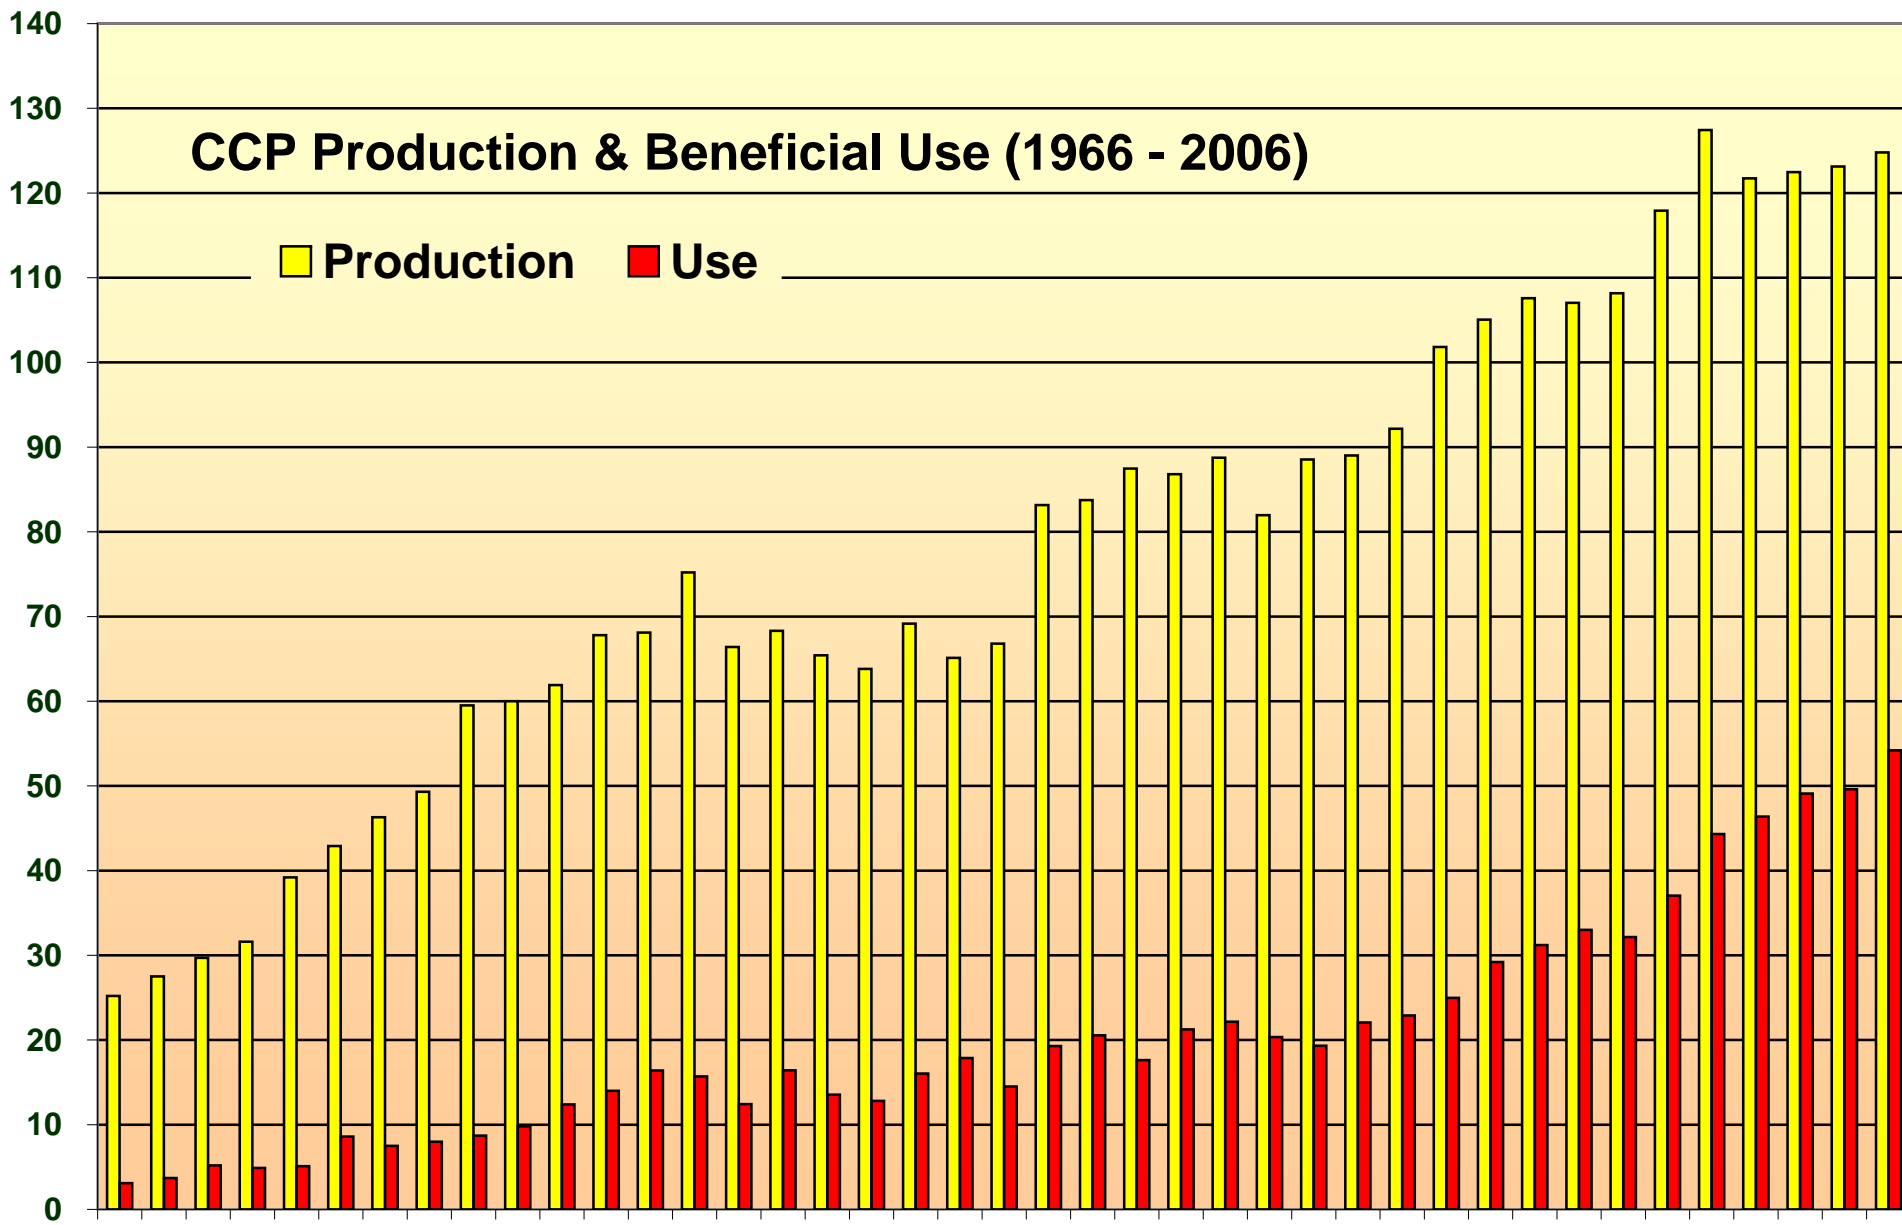

1966 - 2006 CCP Production & Use Comparisons

CCP Production by Year (1966-2006)

■ *FA* ■ *BA* ■ *BS* ■ *FGD*

CCP Use by Year (1966-2006)

CCP Production & Beneficial Use (1966 - 2006)

Production Use

Short Tons (Millions)

1966 1967 1968 1969 1970 1971 1972 1973 1974 1975 1976 1977 1978 1979 1980 1981 1982 1983 1984 1985 1986 1987 1988 1989 1990 1991 1992 1993 1994 1995 1996 1997 1998 1999 2000 2001 2002 2003 2004 2005 2006

Data Years

1966-2006 CCP Use v. Production