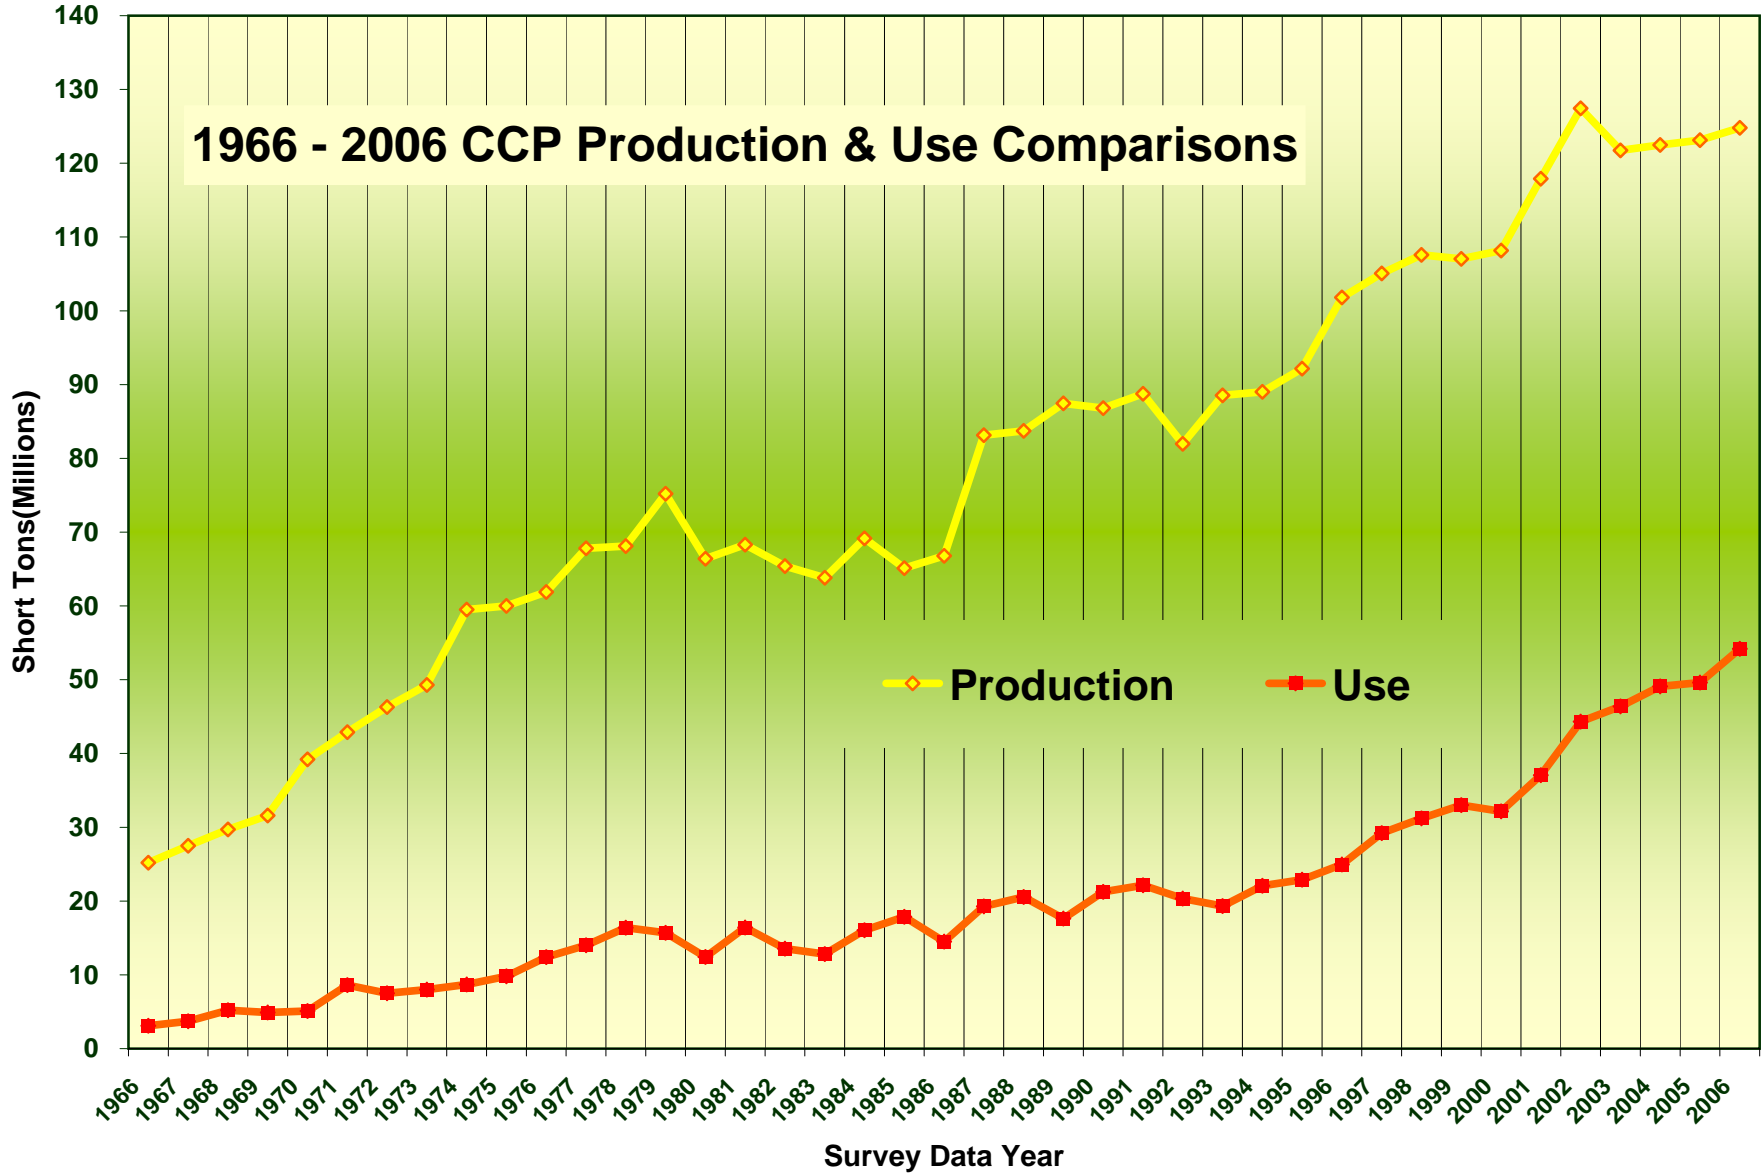

1966 - 2006 CCP Production & Use Comparisons

CCP Production by Year (1966-2006)

■ *FA* ■ *BA* ■ *BS* ■ *FGD*

CCP Use by Year (1966-2006)

CCP Production & Beneficial Use (1966 - 2006)

Production Use

Short Tons (Millions)

1966 1967 1968 1969 1970 1971 1972 1973 1974 1975 1976 1977 1978 1979 1980 1981 1982 1983 1984 1985 1986 1987 1988 1989 1990 1991 1992 1993 1994 1995 1996 1997 1998 1999 2000 2001 2002 2003 2004 2005 2006

Data Years

1966-2006 CCP Use v. Production