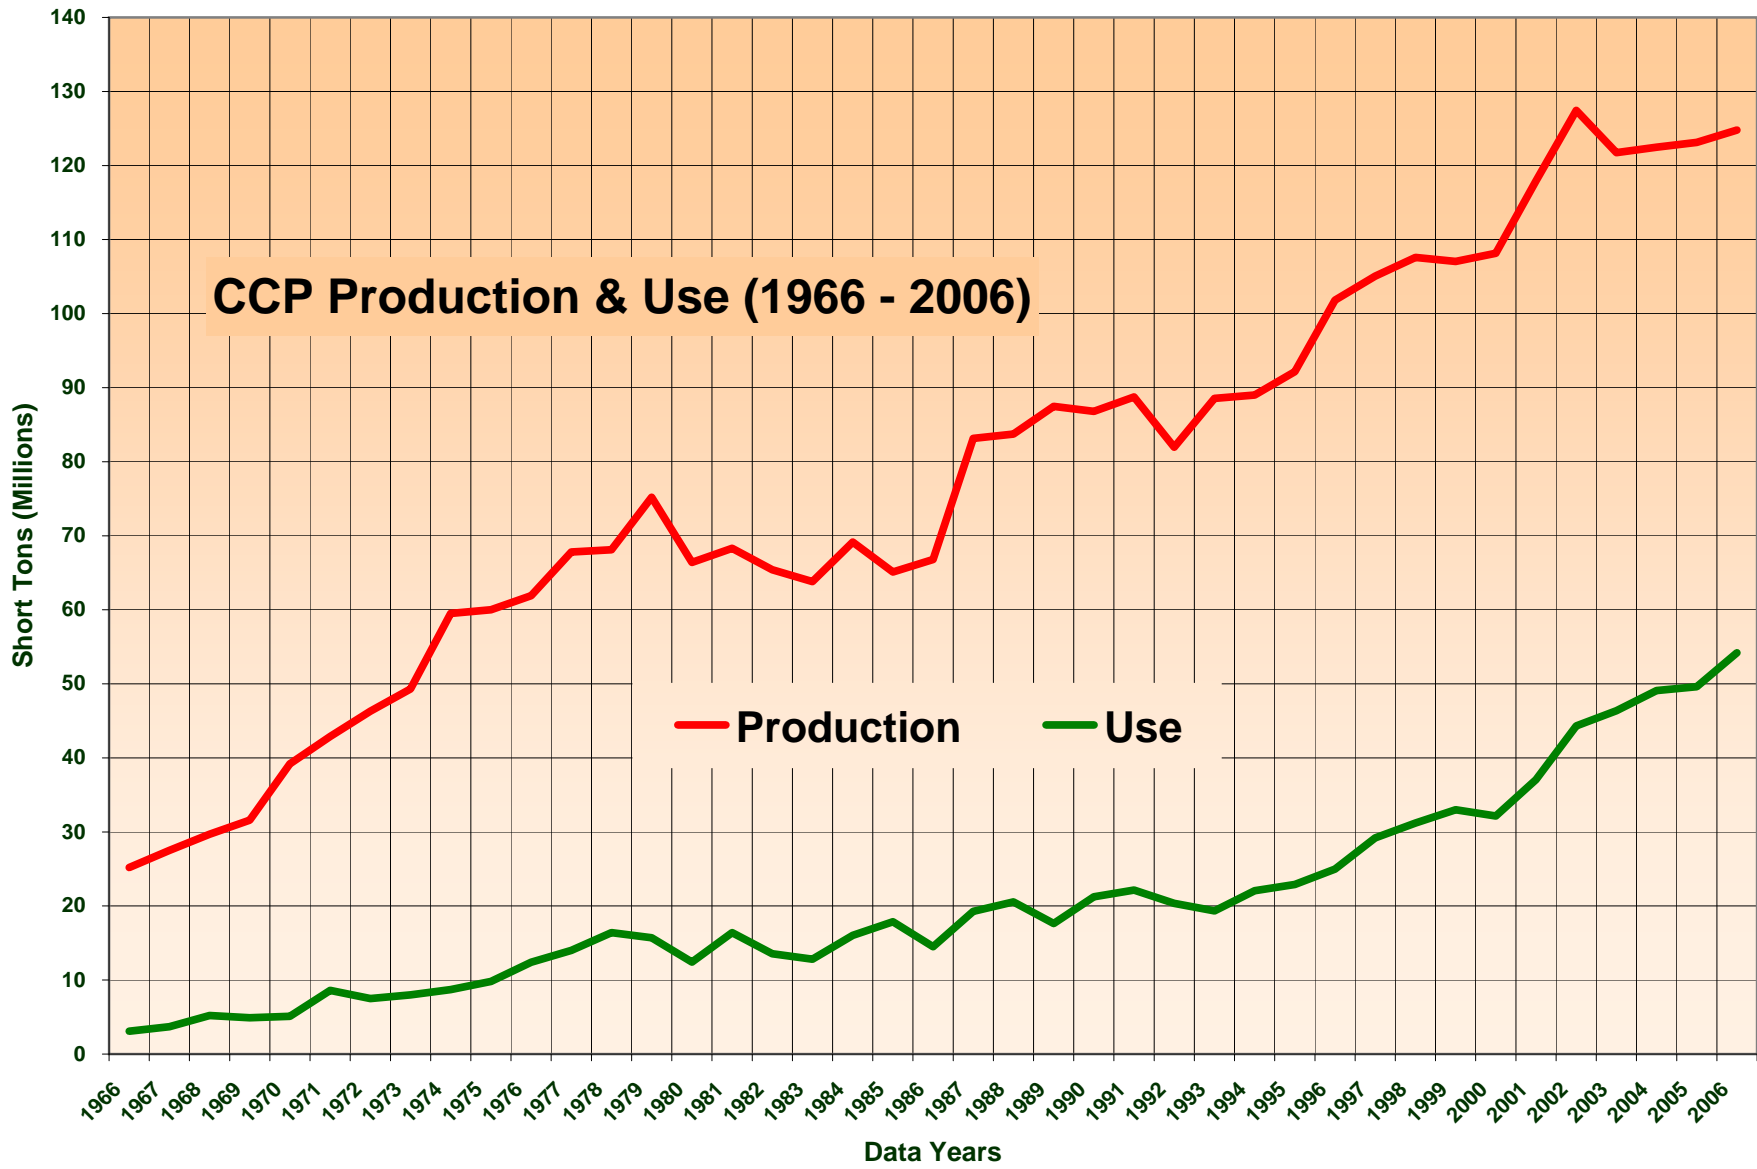

1966 - 2006 CCP Production & Use Comparisons

CCP Production by Year (1966-2006)

■ *FA* ■ *BA* ■ *BS* ■ *FGD*

CCP Use by Year (1966-2006)

CCP Production & Beneficial Use (1966 - 2006)

Production Use

Short Tons (Millions)

1966 1967 1968 1969 1970 1971 1972 1973 1974 1975 1976 1977 1978 1979 1980 1981 1982 1983 1984 1985 1986 1987 1988 1989 1990 1991 1992 1993 1994 1995 1996 1997 1998 1999 2000 2001 2002 2003 2004 2005 2006

Data Years

1966-2006 CCP Use v. Production