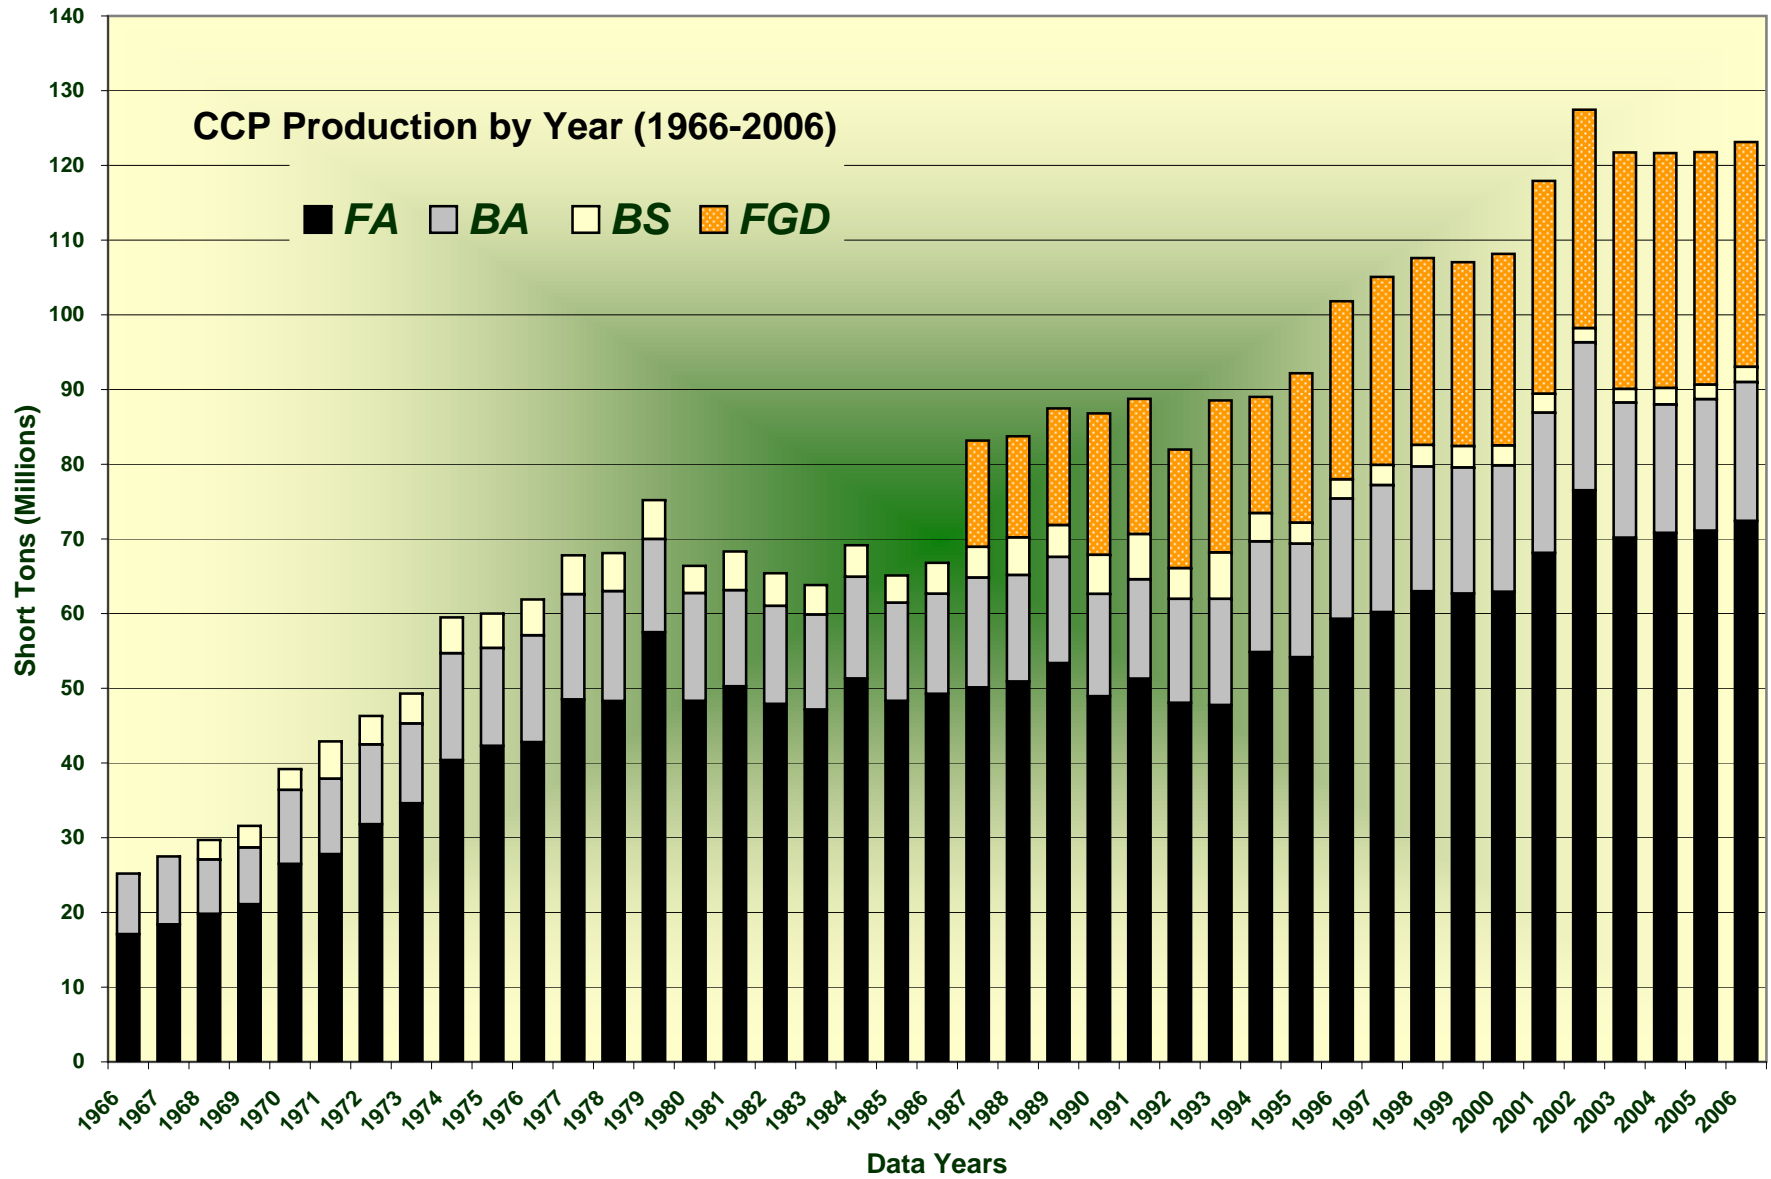

1966 - 2006 CCP Production & Use Comparisons

CCP Production by Year (1966-2006)

■ *FA* ■ *BA* ■ *BS* ■ *FGD*

CCP Use by Year (1966-2006)

CCP Production & Beneficial Use (1966 - 2006)

Production Use

Short Tons (Millions)

1966 1967 1968 1969 1970 1971 1972 1973 1974 1975 1976 1977 1978 1979 1980 1981 1982 1983 1984 1985 1986 1987 1988 1989 1990 1991 1992 1993 1994 1995 1996 1997 1998 1999 2000 2001 2002 2003 2004 2005 2006

Data Years

1966-2006 CCP Use v. Production