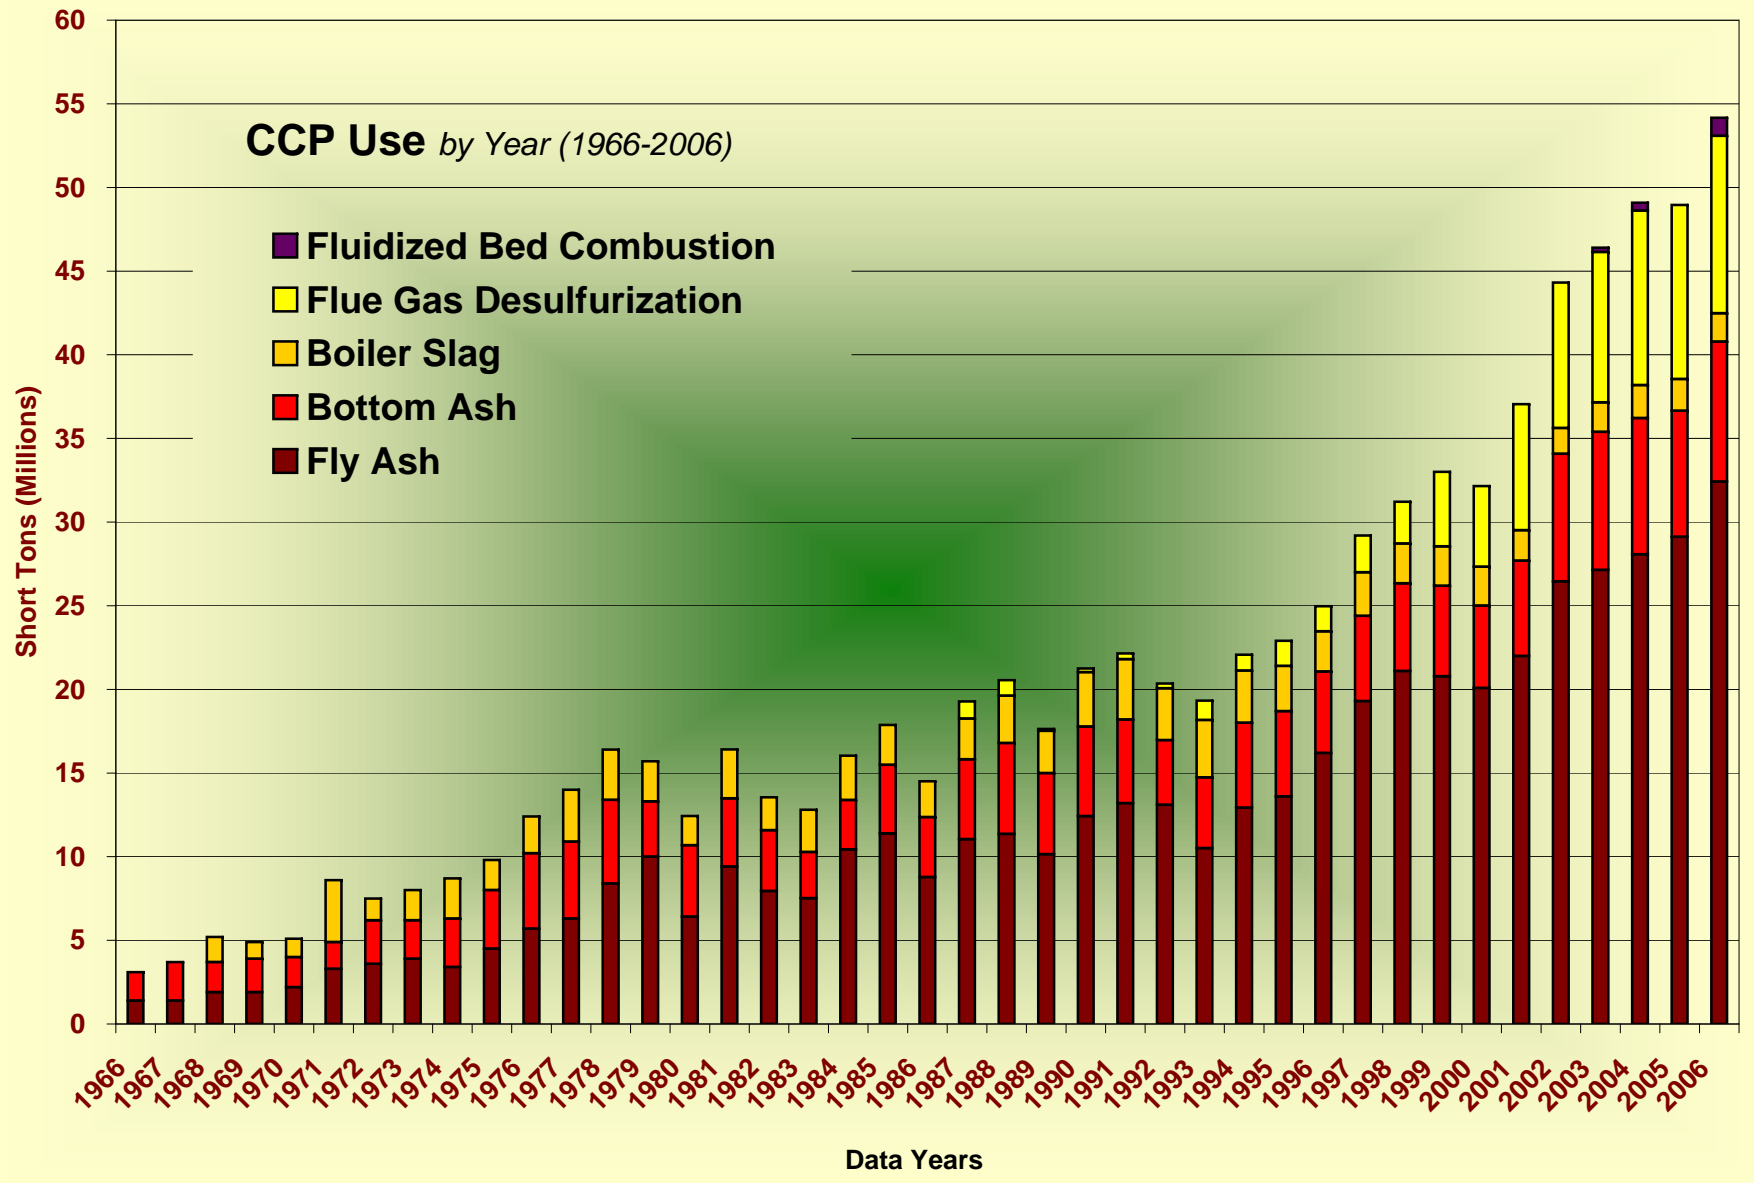

1966 - 2006 CCP Production & Use Comparisons

CCP Production by Year (1966-2006)

■ *FA* ■ *BA* ■ *BS* ■ *FGD*

CCP Use by Year (1966-2006)

CCP Production & Beneficial Use (1966 - 2006)

Production Use

Short Tons (Millions)

1966 1967 1968 1969 1970 1971 1972 1973 1974 1975 1976 1977 1978 1979 1980 1981 1982 1983 1984 1985 1986 1987 1988 1989 1990 1991 1992 1993 1994 1995 1996 1997 1998 1999 2000 2001 2002 2003 2004 2005 2006

Data Years

1966-2006 CCP Use v. Production