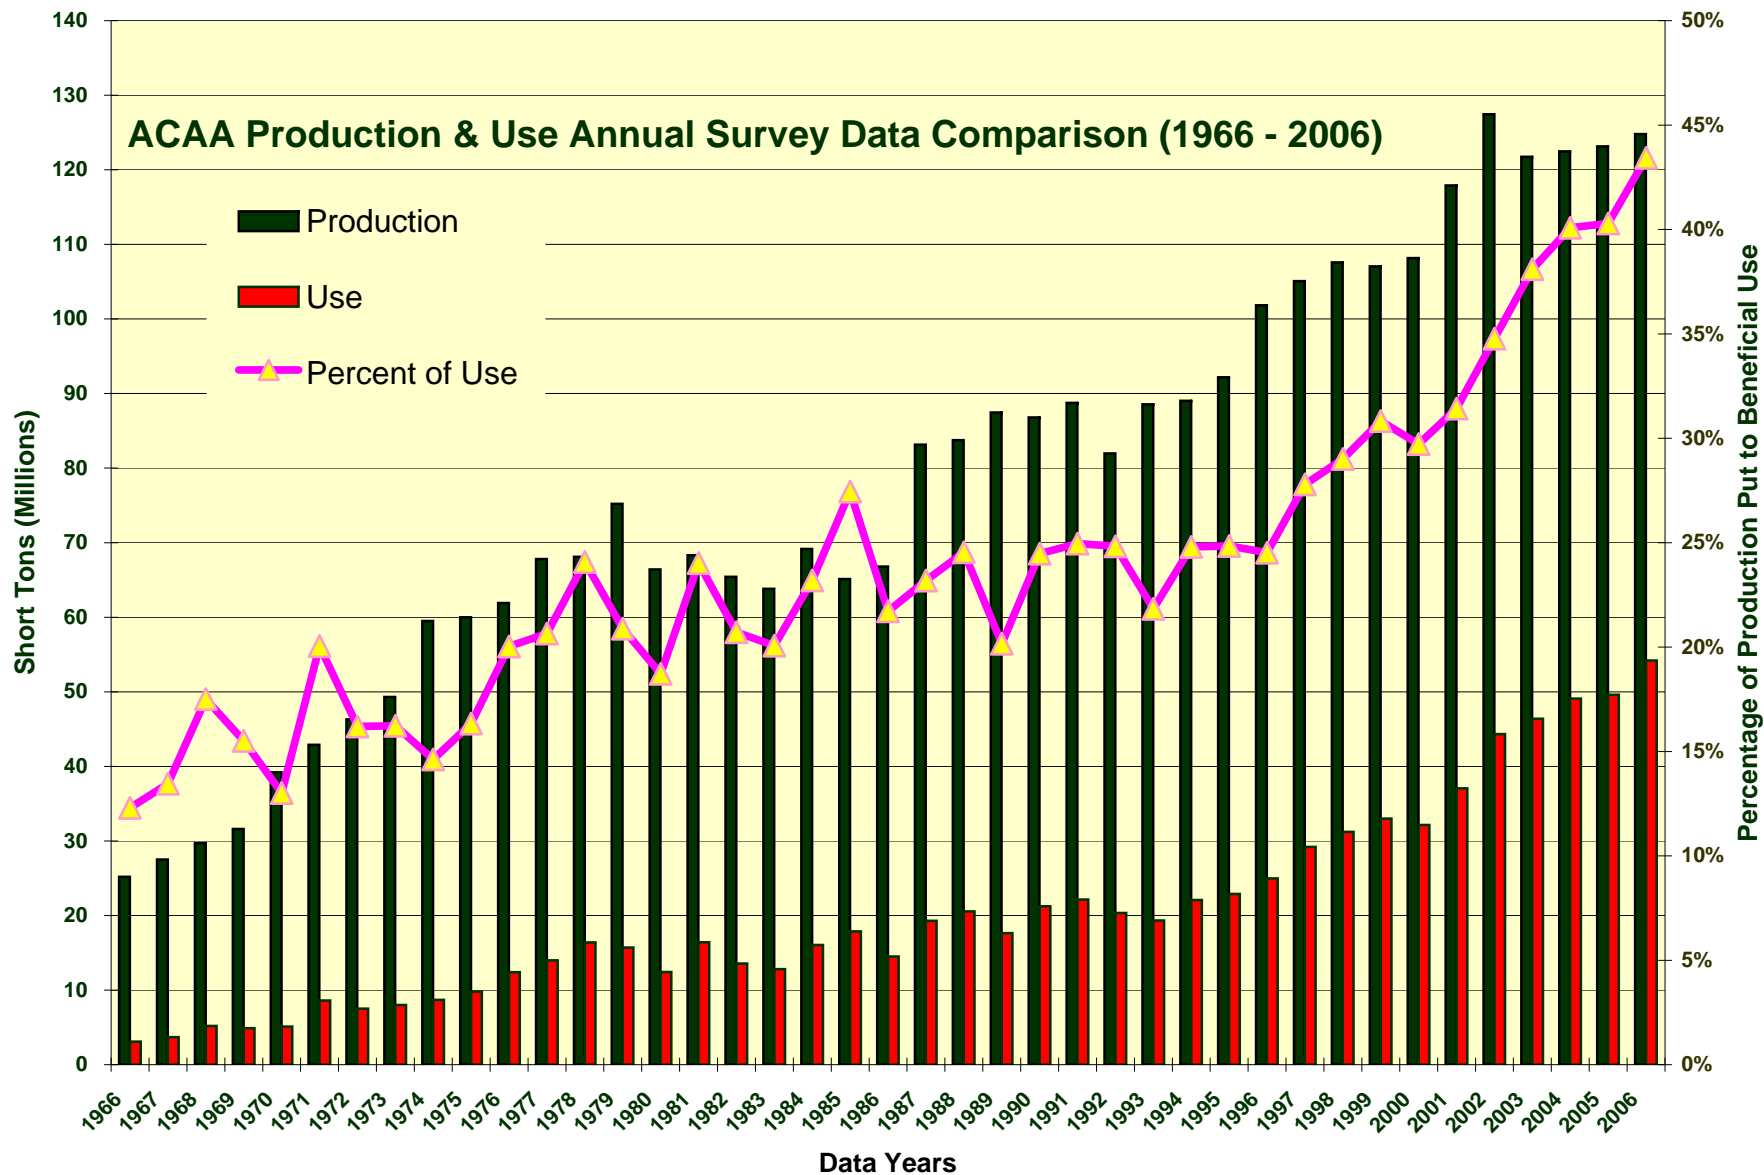

1966 - 2006 CCP Production & Use Comparisons

CCP Production by Year (1966-2006)

■ *FA* ■ *BA* ■ *BS* ■ *FGD*

CCP Use by Year (1966-2006)

CCP Production & Beneficial Use (1966 - 2006)

Production Use

Short Tons (Millions)

1966 1967 1968 1969 1970 1971 1972 1973 1974 1975 1976 1977 1978 1979 1980 1981 1982 1983 1984 1985 1986 1987 1988 1989 1990 1991 1992 1993 1994 1995 1996 1997 1998 1999 2000 2001 2002 2003 2004 2005 2006

Data Years

1966-2006 CCP Use v. Production